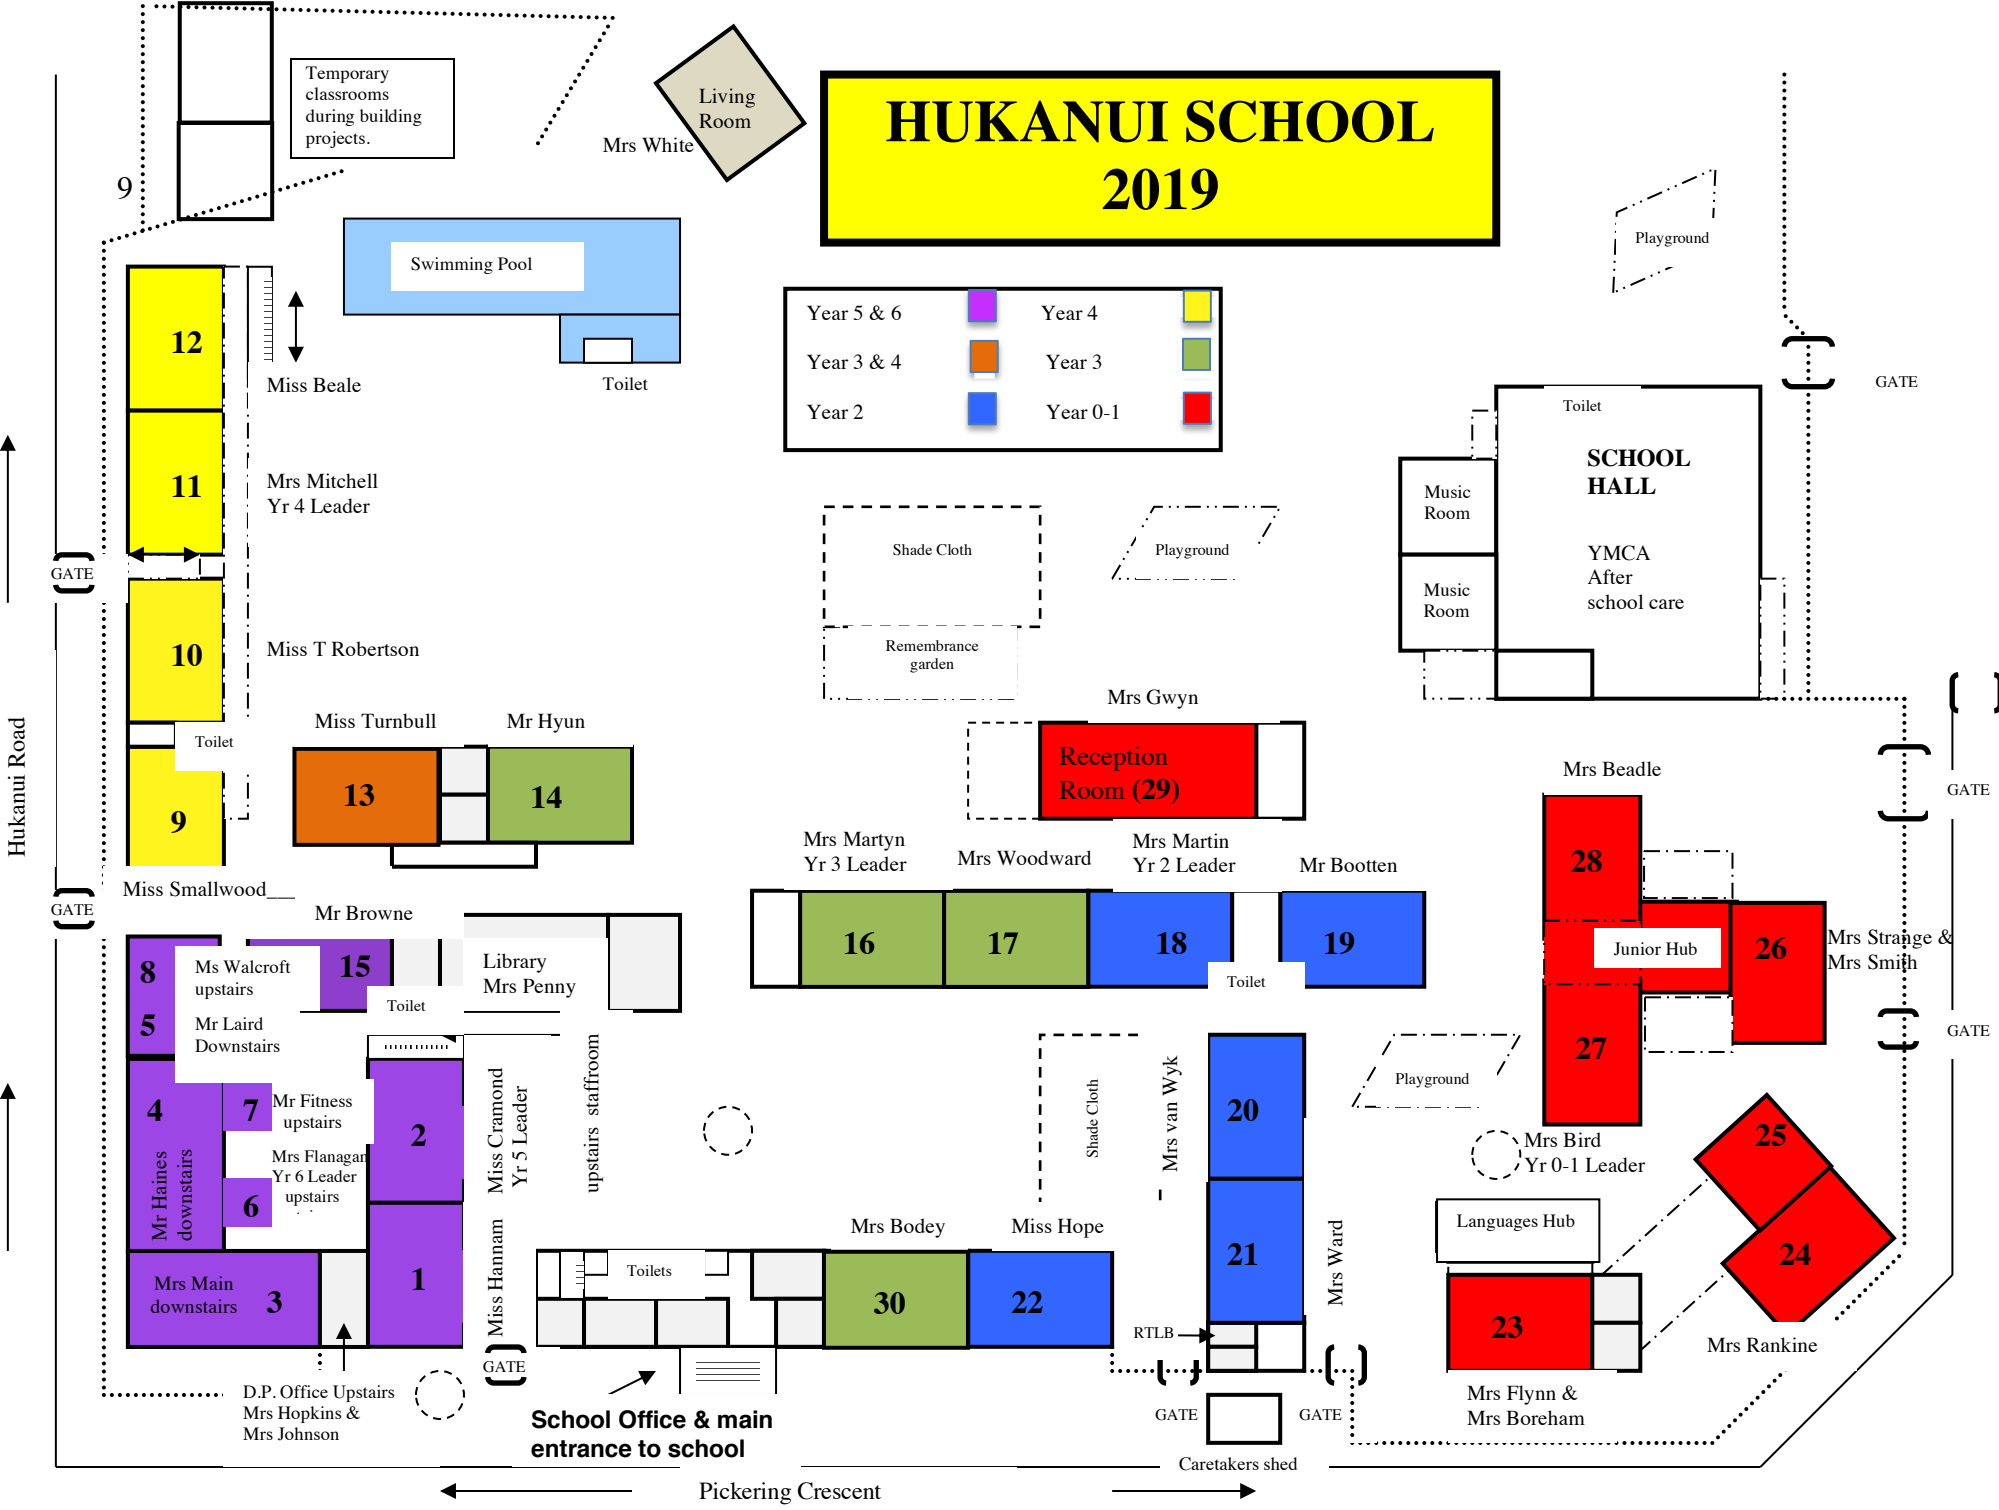

HUKANUI SCHOOL 2019

Year 5 & 6		Year 4	
Year 3 & 4		Year 3	
Year 2		Year 0-1	

Temporary classrooms during building projects.

Living Room
Mrs White

Swimming Pool
Toilet

Playground

12
Miss Beale
11
Mrs Mitchell
Yr 4 Leader
10
Miss T Robertson
9
Toilet
9
Miss Smallwood

13
Miss Turnbull
14
Mr Hyun

Shade Cloth
Remembrance garden
Mrs Gwyn
Reception Room (29)

Toilet
SCHOOL HALL
Music Room
YMCA After school care
Music Room

16
Mrs Martyn
Yr 3 Leader
17
Mrs Woodward
18
Mrs Martin
Yr 2 Leader
19
Mr Bootten